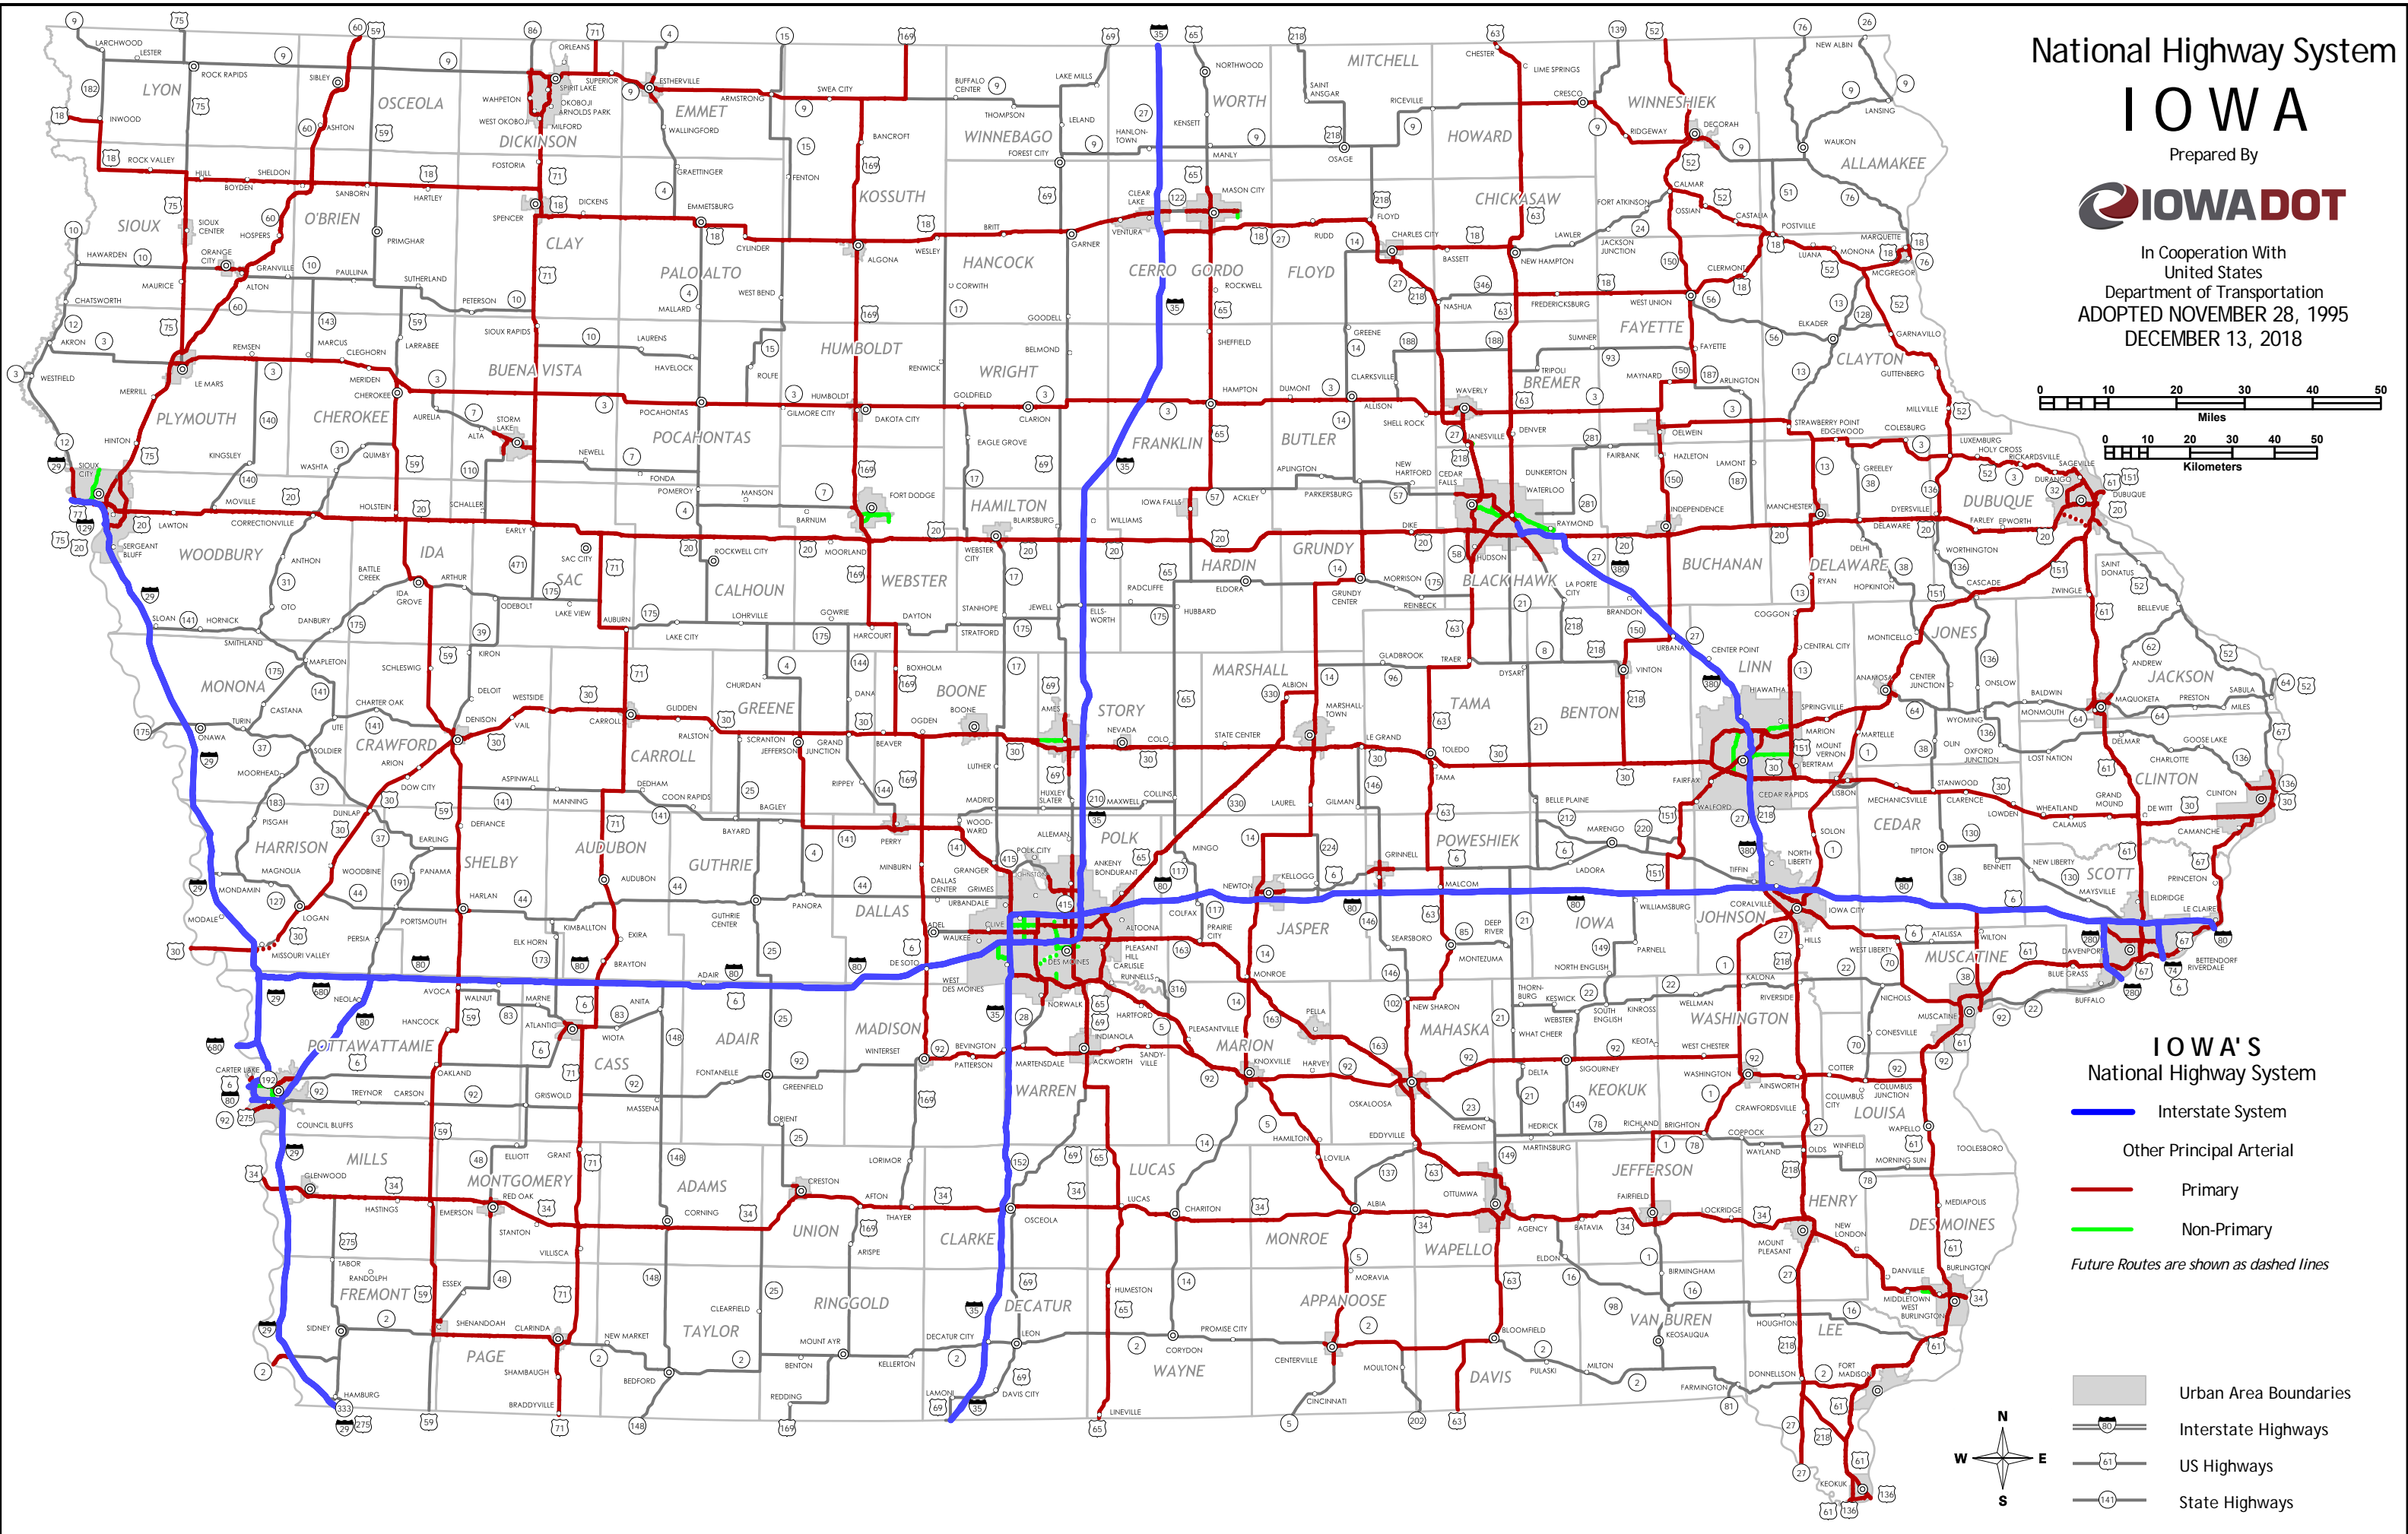

National Highway System

IOWA

Prepared By

In Cooperation With
United States
Department of Transportation
ADOPTED NOVEMBER 28, 1995
DECEMBER 13, 2018

IOWA'S National Highway System

- Interstate System
- Other Principal Arterial
- Primary
- Non-Primary
- Future Routes are shown as dashed lines

- Urban Area Boundaries
- Interstate Highways
- US Highways
- State Highways